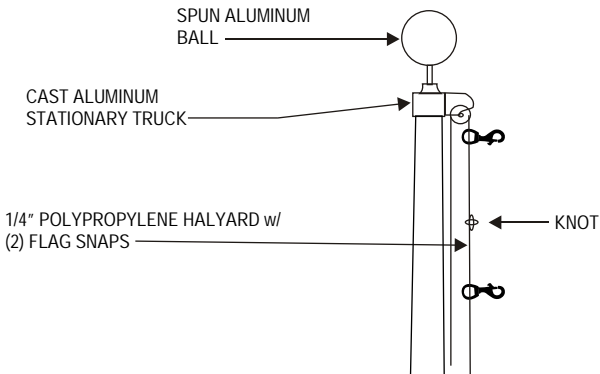

# VALUE SERIES ALUMINUM FLAGPOLE GROUND SET

*Carefully follow the installation instructions that come with the flagpole.*

6" CAST ALUMINUM CLEAT

## DIMENSIONS

EXPOSED HEIGHT	RECOMMENDED FLAG SIZE	POLE DIAM		WALL THICKNESS	DEPTH "A"	DEPTH "B"
		BASE	TOP			
15'	3' x 5'	3"	2"	.125"	2' 6"	1' 6"
20'	4' x 6'	3"	2"	.125"	3' 0"	2' 0"
25'	4' x 6'	3"	2"	.125"	3' 6"	2' 6"
30'	5' x 8'	4"	2"	.125"	4' 0"	3' 0"