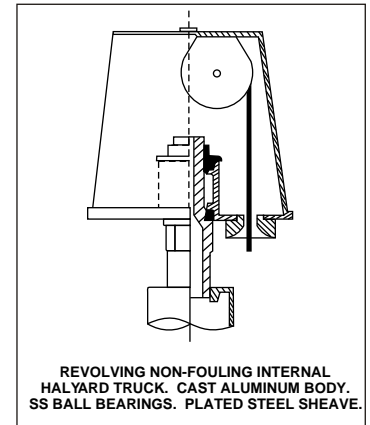

INTERNAL HALYARD ALUMINUM FLAGPOLE GROUND SET (CABLE-BASED SYSTEM)

Carefully follow the installation instructions that come with the flagpole.

**TIDMORE
FLAGS**

www.tidmoreflags.com

800-321-3524

*Carefully follow the
installation instructions
that come with the flagpole.*

INTERNAL HALYARD ALUMINUM FLAGPOLE GROUND SET (CABLE-BASED SYSTEM)

DIMENSIONS

EXPOSED HEIGHT	RECOMMENDED FLAG SIZE	POLE DIAM		WALL THICKNESS	DEPTH "A"	DEPTH "B"	DIAM "C" (inches)	DIAM "D" (inches)
		BASE	TOP					
25'	4' x 6'	6"	3.5"	.156"	3' 0"	3' 6"	24"	30"
25'	4' x 6'	6"	3.5"	.188"	3' 0"	3' 6"	24"	30"
30'	5' x 8'	6"	3.5"	.156"	3' 0"	3' 6"	24"	30"
30'	5' x 8'	6"	3"	.188"	3' 0"	3' 6"	24"	30"
35'	5' x 8'	6"	3.5"	.156"	3' 6"	4' 0"	30"	36"
35'	5' x 8'	7"	3"	.156"	3' 6"	4' 0"	30"	36"
35'	5' x 8'	7"	3.5"	.188"	3' 6"	4' 0"	30"	36"
40'	6' x 10'	7"	3.5"	.156"	4' 0"	4' 6"	36"	42"
40'	6' x 10'	8"	3.5"	.188"	4' 0"	4' 6"	36"	42"
45'	6' x 10'	8"	3.5"	.188"	4' 6"	5' 0"	42"	48"
50'	8' x 12'	8"	3.5"	.188"	5' 0"	5' 8"	42"	48"
50'	8' x 12'	10"	4"	.188"	5' 0"	5' 8"	42"	48"
60'	10' x 15'	10"	4"	.188"	6' 0"	6' 10"	48"	60"
60'	10' x 15'	10"	4"	.250"	6' 0"	6' 10"	48"	60"
60'	10' x 15'	12"	4"	.250"	6' 0"	6' 10"	48"	60"
70'	12' x 18'	10"	4"	.312"	7' 0"	8' 0"	48"	60"
70'	12' x 18'	12"	4"	.250"	7' 0"	8' 0"	48"	60"
80'	15' x 25'	12"	4"	.375"	8' 0"	9' 0"	48"	60"