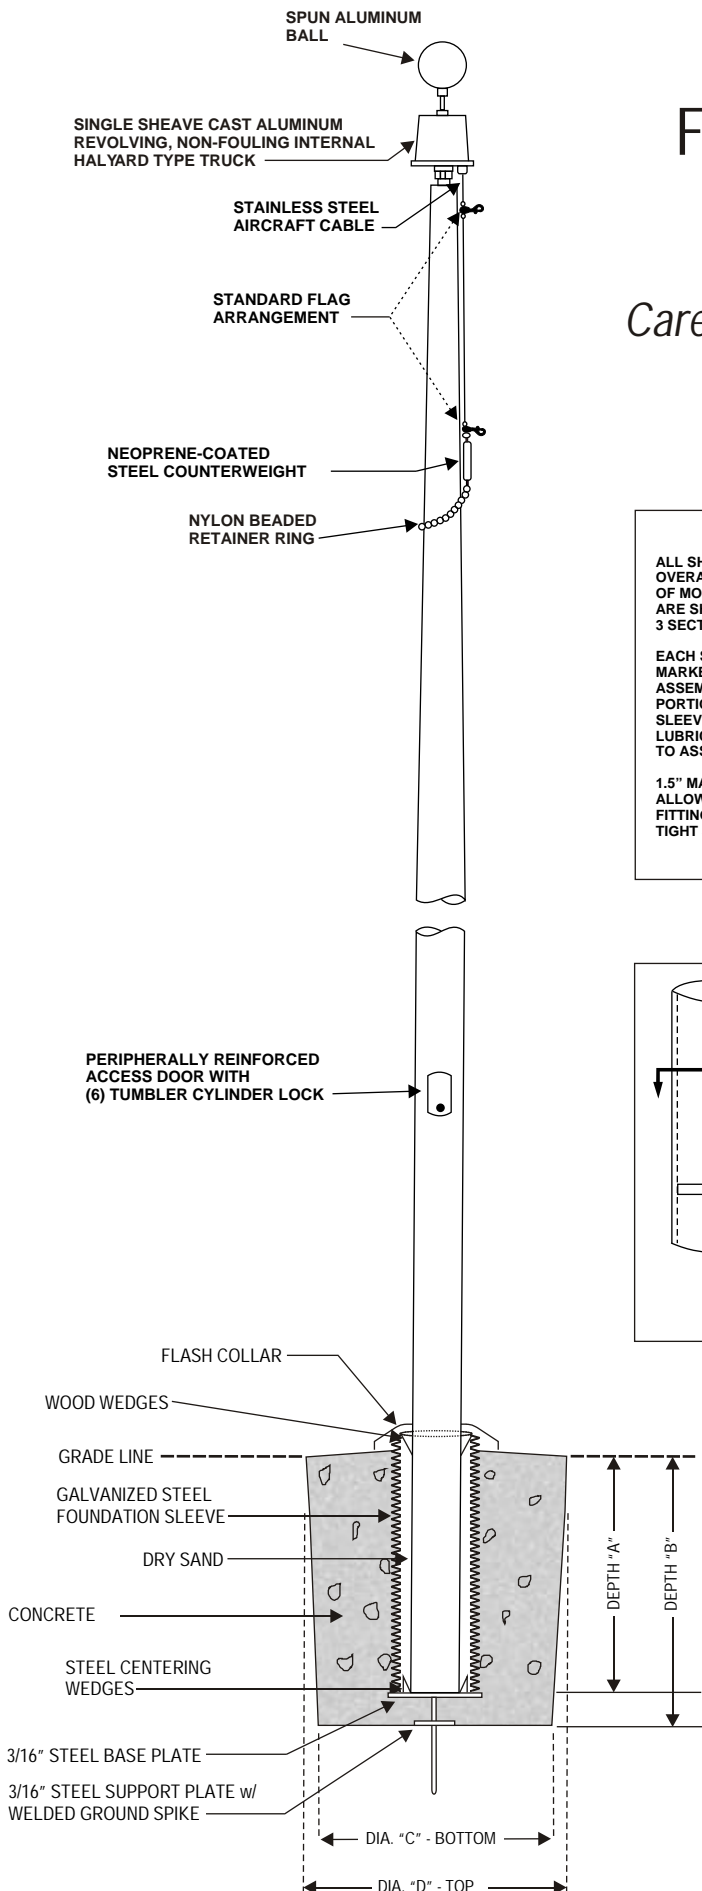

INTERNAL HALYARD ALUMINUM FLAGPOLE GROUND SET (CABLE-BASED SYSTEM)

Carefully follow the installation instructions that come with the flagpole.

**TIDMORE
FLAGS**

www.tidmoreflags.com

800-321-3524

*Carefully follow the
installation instructions
that come with the flagpole.*

INTERNAL HALYARD ALUMINUM FLAGPOLE GROUND SET (CABLE-BASED SYSTEM)

DIMENSIONS

EXPOSED HEIGHT	RECOMMENDED FLAG SIZE	POLE DIAM		WALL THICKNESS	DEPTH "A"	DEPTH "B"	DIAM "C" (inches)	DIAM "D" (inches)
		BASE	TOP					
25'	4' x 6'	6"	3.5"	.156"	3' 0"	3' 6"	24"	30"
25'	4' x 6'	6"	3.5"	.188"	3' 0"	3' 6"	24"	30"
30'	5' x 8'	6"	3.5"	.156"	3' 0"	3' 6"	24"	30"
30'	5' x 8'	6"	3"	.188"	3' 0"	3' 6"	24"	30"
35'	5' x 8'	6"	3.5"	.156"	3' 6"	4' 0"	30"	36"
35'	5' x 8'	7"	3"	.156"	3' 6"	4' 0"	30"	36"
35'	5' x 8'	7"	3.5"	.188"	3' 6"	4' 0"	30"	36"
40'	6' x 10'	7"	3.5"	.156"	4' 0"	4' 6"	36"	42"
40'	6' x 10'	8"	3.5"	.188"	4' 0"	4' 6"	36"	42"
45'	6' x 10'	8"	3.5"	.188"	4' 6"	5' 0"	42"	48"
50'	8' x 12'	8"	3.5"	.188"	5' 0"	5' 8"	42"	48"
50'	8' x 12'	10"	4"	.188"	5' 0"	5' 8"	42"	48"
60'	10' x 15'	10"	4"	.188"	6' 0"	6' 10"	48"	60"
60'	10' x 15'	10"	4"	.250"	6' 0"	6' 10"	48"	60"
60'	10' x 15'	12"	4"	.250"	6' 0"	6' 10"	48"	60"
70'	12' x 18'	10"	4"	.312"	7' 0"	8' 0"	48"	60"
70'	12' x 18'	12"	4"	.250"	7' 0"	8' 0"	48"	60"
80'	15' x 25'	12"	4"	.375"	8' 0"	9' 0"	48"	60"