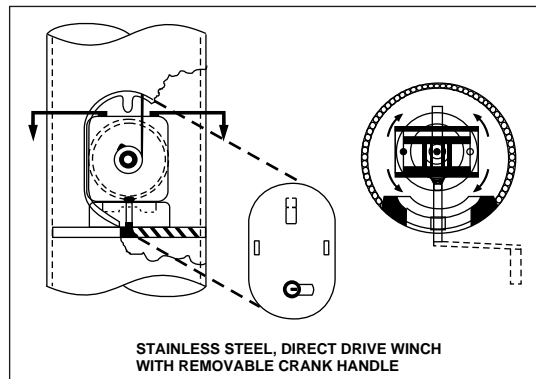

INTERNAL HALYARD ALUMINUM FLAGPOLE GROUND SET (CABLE-BASED SYSTEM)

Carefully follow the installation instructions that come with the flagpole.

**TIDMORE
FLAGS**

www.tidmoreflags.com

800-321-3524