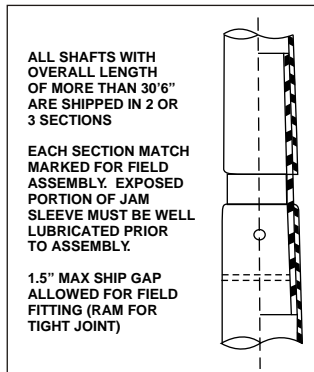

INTERNAL HALYARD ALUMINUM FLAGPOLE GROUND SET (CABLE-BASED SYSTEM)

Carefully follow the installation instructions that come with the flagpole.

**TIDMORE
FLAGS**

www.tidmoreflags.com

800-321-3524